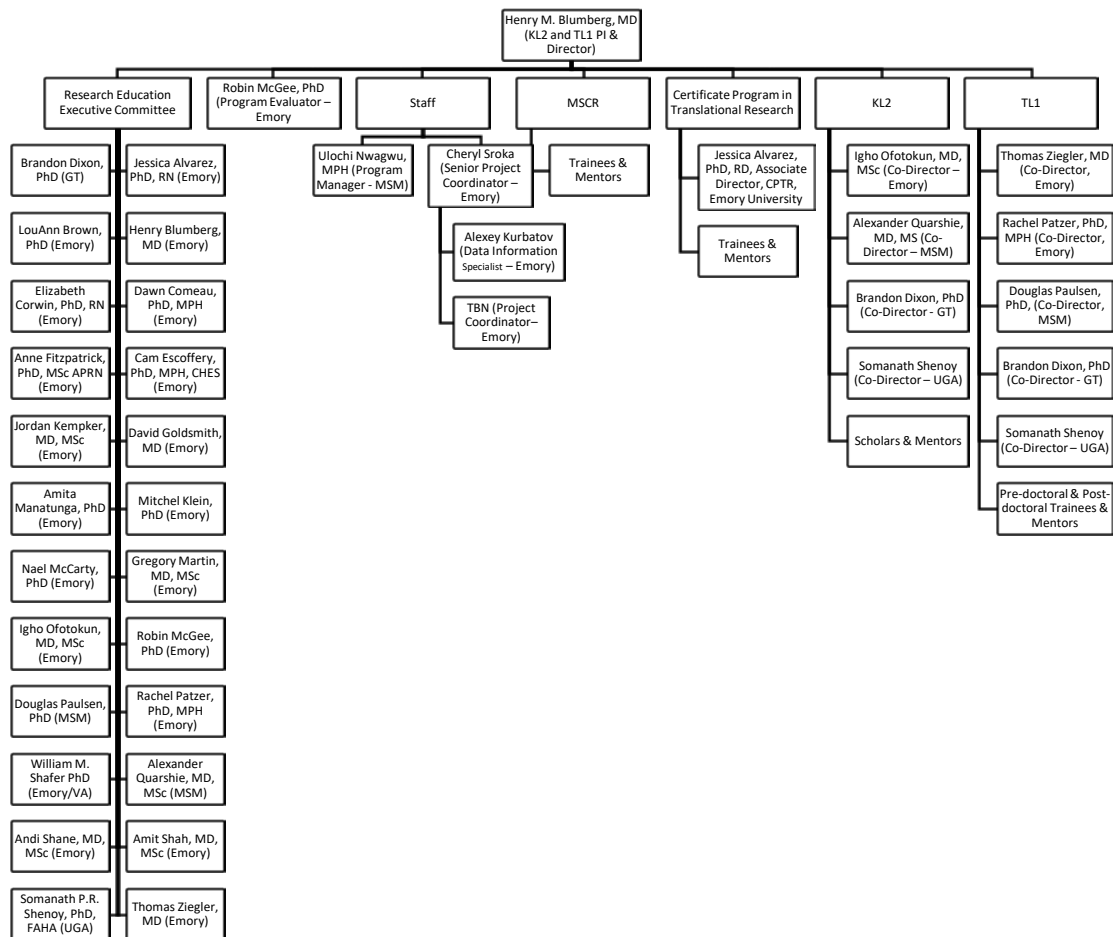

Research Education (Res Ed) Organizational Chart

Georgia CTSA

Georgia Clinical & Translational Science Alliance

EMORY
UNIVERSITY

MOREHOUSE
SCHOOL OF MEDICINE

UNIVERSITY OF
GEORGIA

Research Education (Res Ed) Organizational Chart

Georgia CTSA

Georgia Clinical & Translational Science Alliance

Research Education (Res Ed) Organizational Chart